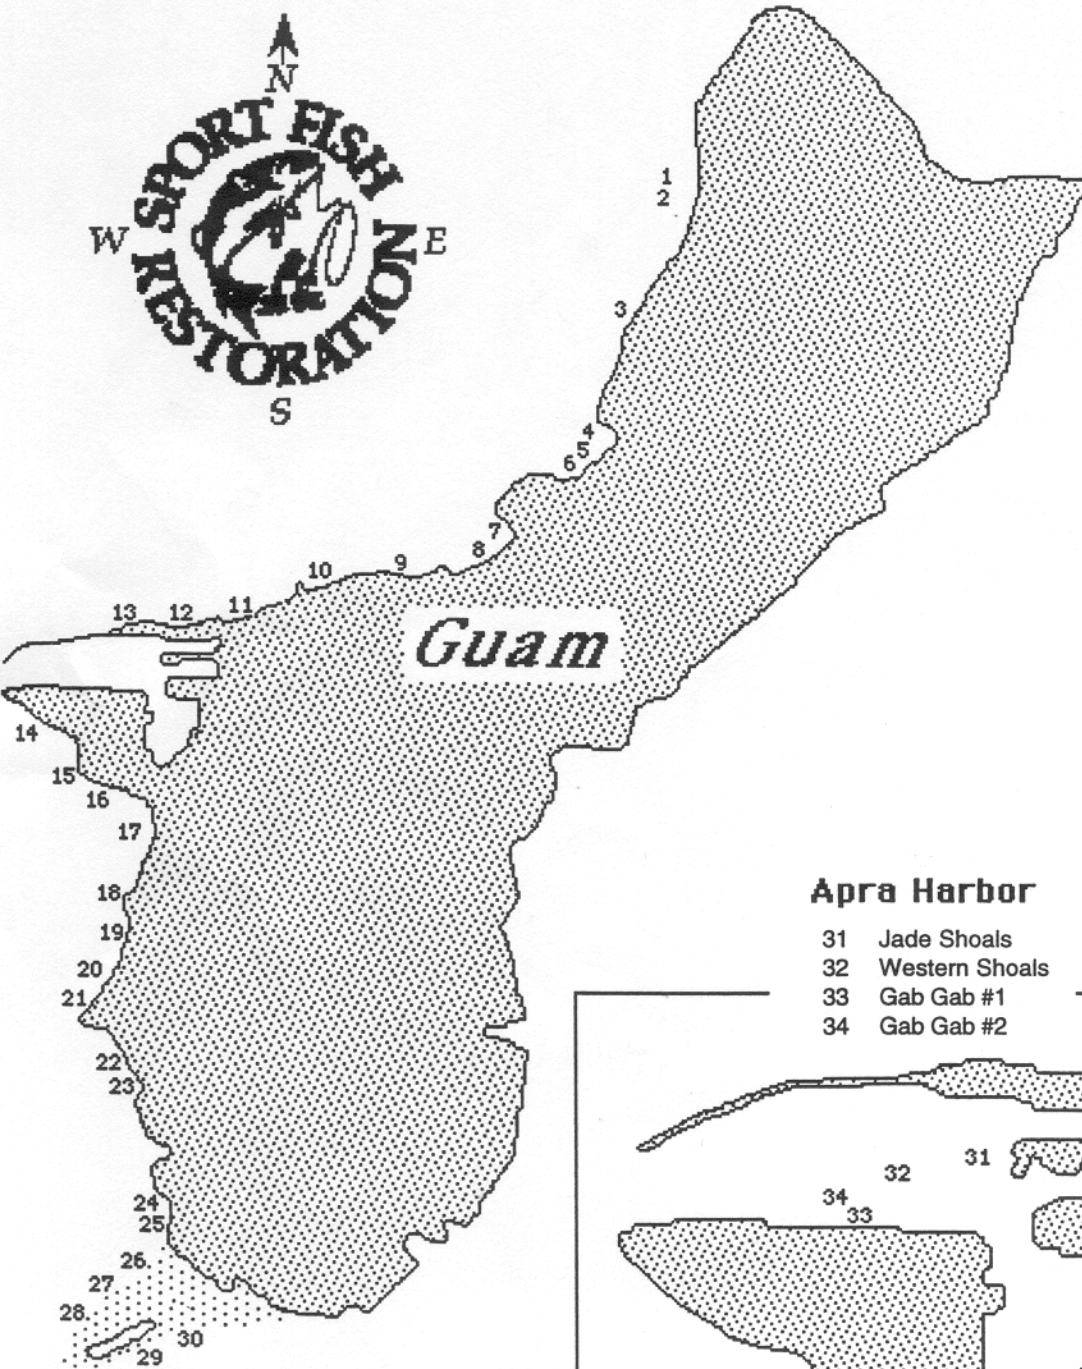

Vicinity Map of DAWR Shallow Water Mooring Sites

- 1 Double Reef #1
- 2 Double Reef #2
- 3 Hilaan Point
- 4 Gun Beach
- 5 Tumon #1
- 6 Tumon #2
- 7 Alupat Island
- 8 East Agana
- 9 West Agana
- 10 Asan
- 11 Piti
- 12 Amphitheater
- 13 Luminao Reef
- 14 Blue Hole
- 15 Shark's Pit
- 16 Rizal
- 17 Hap's Reef
- 18 Alutom Island
- 19 Bangi Point
- 20 Anae Island
- 21 Pete's Reef
- 22 Sella Bay
- 23 Cetti Bay
- 24 Toguan Bay
- 25 Bile Bay
- 26 Cocos #1
- 27 Cocos #2
- 28 Navy Channel
- 29 Cocos Wall
- 30 Cocos #3

Apra Harbor

- 31 Jade Shoals
- 32 Western Shoals
- 33 Gab Gab #1
- 34 Gab Gab #2